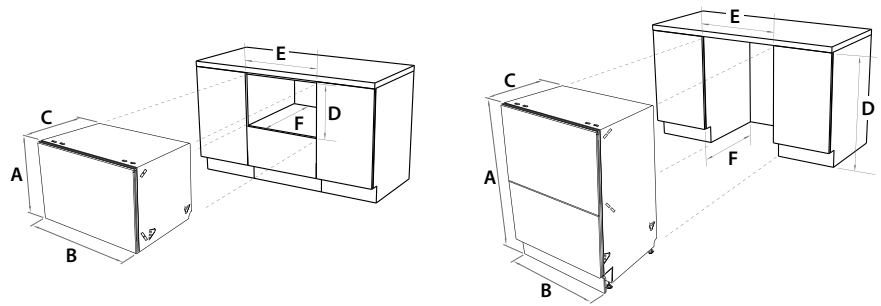

24" DISHDRAWER® DISHWASHER

	DD124-P5 Stainless Steel Single DishDrawer®	DD24STI6 Integrated Single DishDrawer® Tall	DD24DPT Stainless Steel Double DishDrawer® Tall	DD24DTI6 Integrated Double DishDrawer® Tall
FINISH:				
Professional styled stainless steel	✓		✓	
Integrated		✓		✓
FEATURES:				
Independent dishwashing drawers	1	1	2	2
Wash cycles	9	9	9	9
Eco option on all wash cycles	✓	✓	✓	✓
Rinse only option	✓	✓	✓	✓
Quiet fan dry	✓	✓	✓	✓
Concealed wash cycle controls	✓	✓	✓	✓
Flow-through detergent dispenser	✓	✓	✓	✓
Adjustable racks	–	✓	✓	✓
Control key lock	✓	✓	✓	✓
Drawer lock safety feature	✓	✓	✓	✓
Delay start option	✓	✓	✓	✓
Total capacity (formal place settings)	6	6	12	12
Largest dinner plate capacity (inches)	11.4	13	13 (top drawer) 11.4 (bottom drawer)	13 (top drawer) 11.4 (bottom drawer)
LIMITED 1 YEAR PARTS AND LABOR WARRANTY:				
	✓	✓	✓	✓
PRODUCT DIMENSIONS (INCHES):				
A Overall height of product	16 1/8	17 13/16 – 18 3/4	34 – 36 3/8	34 – 36 3/8
B Overall width of product	23 13/16	23 13/16	23 13/16	23 13/16
C Overall depth of product	22 7/16	22 7/16	22 7/16	22 7/16
CABINETY DIMENSIONS (INCHES):				
D Inside height of cabinet	16 1/4	17 3/16 – 18 7/8	34 – 36 1/2	34 – 36 1/2
E Inside width of cabinet	24	24	24	24
F Inside depth of cabinet	22 7/8	22 7/8	22 7/8	22 7/8

PRODUCT AND CABINETY DIMENSIONS

Fisher & Paykel Appliances
www.dcsappliances.com
DCSFL0367
March 2010

Copyright © Fisher & Paykel 2009. All Rights Reserved.
The product dimensions and specifications in this brochure apply to the specific products and models described at the date of issue. Under our policy of continuous product improvement, these dimensions and specifications may change at any time. You should therefore check with your dealer or DCS by Fisher & Paykel's Customer Care Center to ensure this brochure correctly describes the products currently available.

Important Notice of Disclaimer